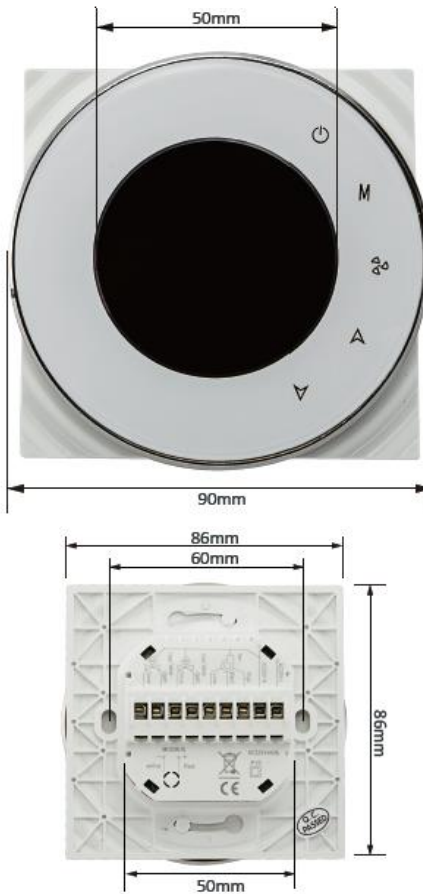

- BAC-6000 Four Pipe Fan Coil Round Thermostat -

MAIN FEATURES

On Appearance

1. Negative black screen will bring you to a secret world.
2. 51mm round display area helps to protect your eyes.
3. Glass or Acrylic Lens is for your selection.
4. Touch buttons to make simple operation.
5. Amazing Silver Frame opens your modern life.
6. The visible thickness above the wall is only 11mm.
7. Rotation to connect gives you easy installation.
8. 86mm hidden box and European 60mm round box is suitable.
9. White, black or gold housing creates your colorful life.

DIMENSION

TECHNICAL DATA

Power Supply: 95 ~ 240 VAC, 50 ~ 60HZ
 Fan Relay Amps Resistance: 5A; Inductive: 3A
 Valve Relay Amps Resistance: 3A; Inductive: 1A
 Sensor: NTC3950, 10K
 Accuracy: ±0.5°C or ±1°F
 Set Temp. Range: 5 -35°C
 Display Temp. Range: 5 ~ 99°C
 Power Consumption: <1.5W
 Timing Error: <1%
 Ambient Temp.: 0 ~ 45 °C
 Ambient Humidity: 5 ~ 95 % RH (Non Condensing)
 Storage Temp.: -5 ~ 45 °C
 Timing Error: < 1%
 Shell Material: PC +ABS (Fireproof)
 Wire Terminals: Wire 2 x 1.5 mm² or 1 x 2.5 mm²
 Protection Class: IP30
 Buttons: Capacitive Touch Buttons