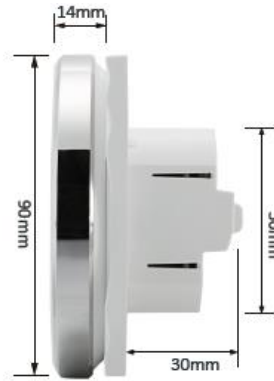

- BAC-6000 Four Pipe Fan Coil Round Thermostat -

MAIN FEATURES

On Appearance

1. Negative black screen will bring you to a secret world.
2. 51mm round display area helps to protect your eyes.
3. Glass or Acrylic Lens is for your selection.
4. Touch buttons to make simple operation.
5. Amazing Silver Frame opens your modern life.
6. The visible thickness above the wall is only 11mm.
7. Rotation to connect gives you easy installation.
8. 86mm hidden box and European 60mm round box is suitable.
9. White, black or gold housing creates your colorful life.

DIMENSION

TECHNICAL DATA

Power Supply: 95 ~ 240 VAC, 50 ~ 60HZ
 Fan Relay Amps Resistance: 5A; Inductive: 3A
 Valve Relay Amps Resistance: 3A; Inductive: 1A
 Sensor: NTC3950, 10K
 Accuracy: ±0.5°C or ±1°F
 Set Temp. Range: 5 -35°C
 Display Temp. Range: 5 ~ 99°C
 Power Consumption: <1.5W
 Timing Error: <1%
 Ambient Temp.: 0 ~ 45 °C
 Ambient Humidity: 5 ~ 95 % RH (Non Condensing)
 Storage Temp.: -5 ~ 45 °C
 Timing Error: < 1%
 Shell Material: PC +ABS (Fireproof)
 Wire Terminals: Wire 2 x 1.5 mm² or 1 x 2.5 mm²
 Protection Class: IP30
 Buttons: Capacitive Touch Buttons