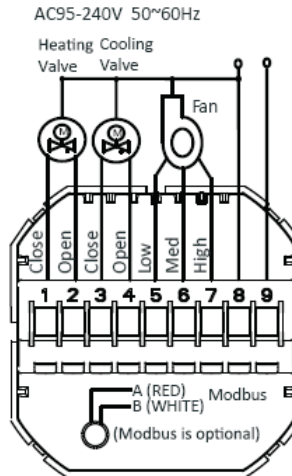

Four Pipe, On/off