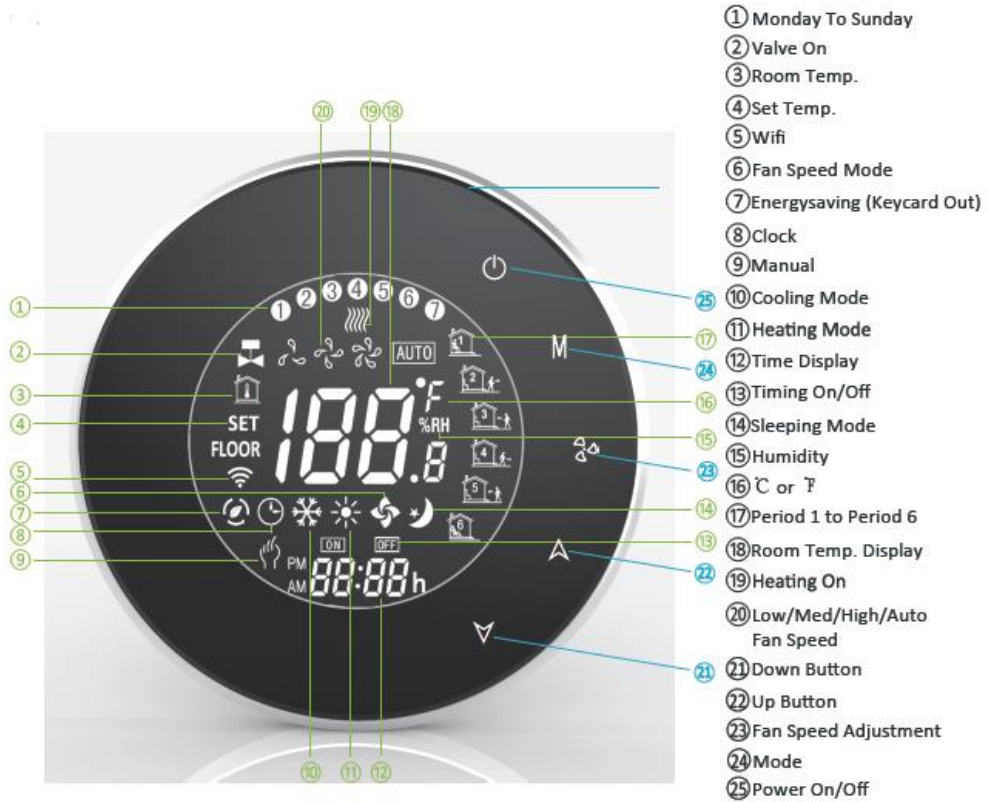

HOME SCREEN QUICK REFERENCE

Contact us:

Email: sales@becaenergy.com
Tel.: 00865926151256
Skype: jingzi6789
Whatsapp: 008615859292757
Wechat:008617850149590