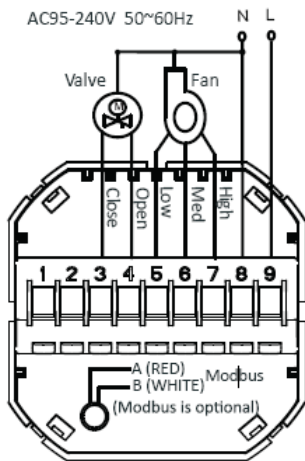

WIRING

Two Pipe, On/off